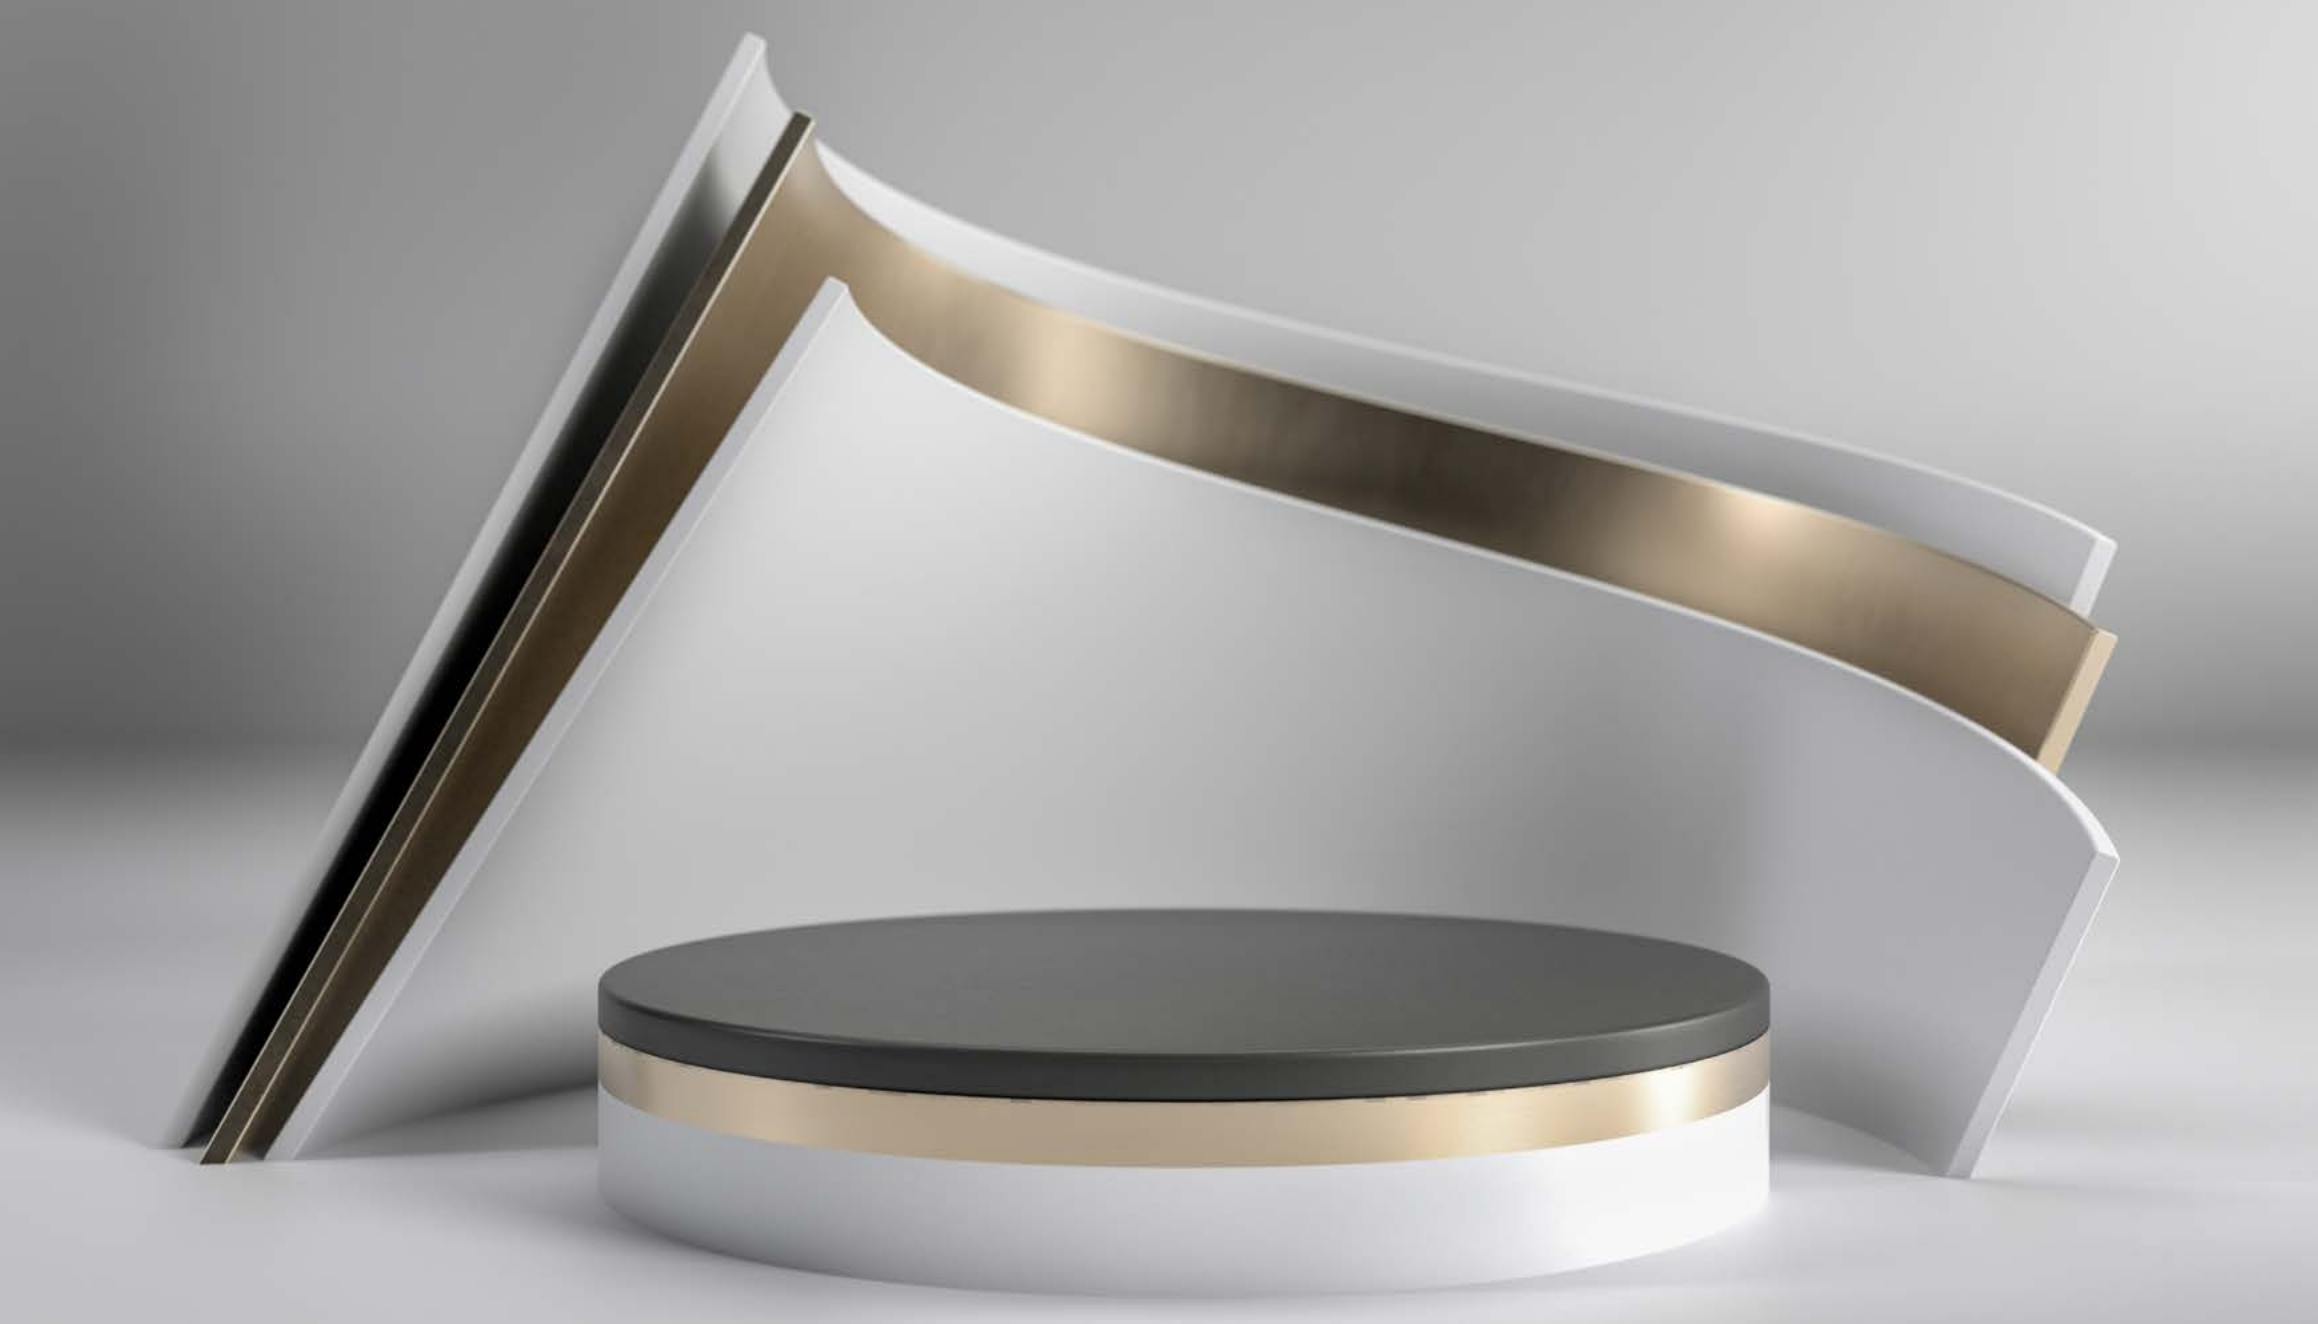

Stain Resistant

The surface is stain-resistant and easy to clean.

Security and Safety

Designed for 150kg load force. Safe to use.

Convenience

The foldable grab bar can be restored by rotating 90° vertically upward for the wheelchair user mobility.