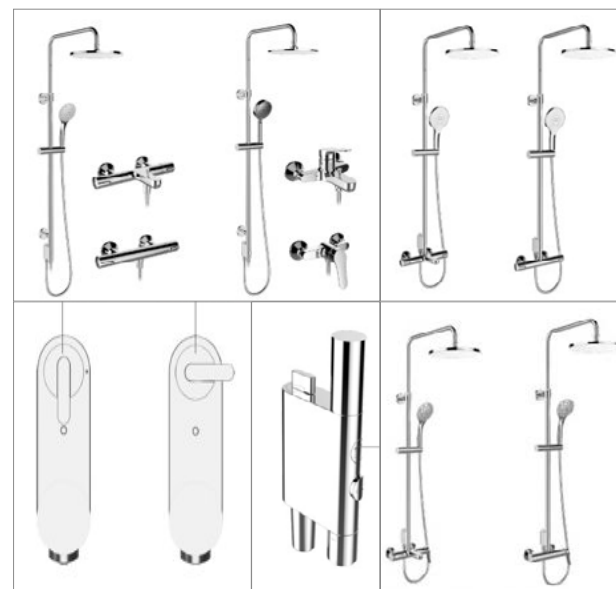

WaterMind Technology
Can fit for all water pressure without sacrificing spray performance.

MasterClean™ sprayface
features an easy-to-clean surface that withstands mineral buildup.

Ergonomic Design
The largest spray coverage can reach around 180mm with optimized size of nozzles.

Leakage Free
Designed to eliminate common leaks.

WaterMind Technology

WaterMind Technology

▪ Statement Multi-function Handshower with WaterMind Technology
Position: Luxury
Launch Time: 2023 Q2

Accliv

Showering Solutions

Instant Warm Shower Experience

You can enjoy a warm shower the moment you turn on the faucet thanks to our new shower column that can expel cold water in advance.

Set It the Way You Like

Switch between the spout and the handshower with the push button diverter. Raise or lower the height of the handshower with just one hand, thanks to the innovative bracket design. And fix the spray to your preferred angle by locking the handshower in place.

Adjustable Height and Angle

Raise or lower the height of the handshower with just one hand, thanks to the innovative bracket design. And fix the spray to your preferred angle by locking the handshower in place.