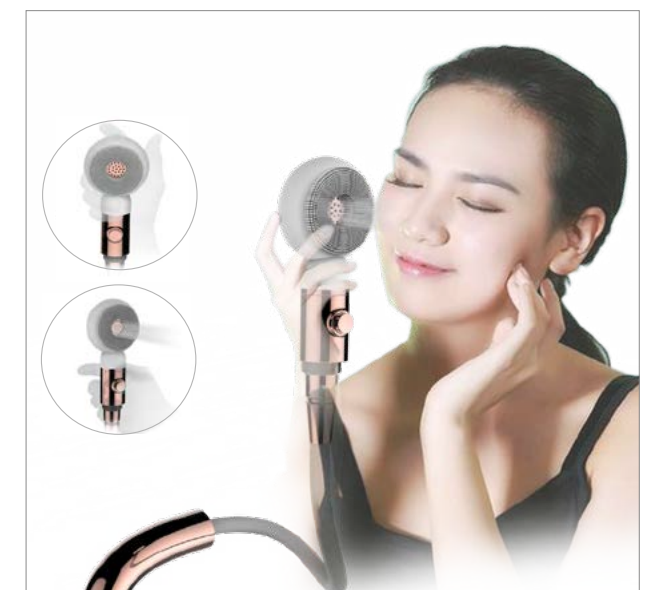

Grooming Face Brush

Snap-on Brush Heads for Streamlined Facial Cleansing

Massage your face using the cleansing accessory alone or combine it with the faucet for a spa-quality facial treatment at home.

Designed for different areas on the face, the silicone brushes in three sizes ensure your skin remains clear and refreshed.

Two vibration modes are available for normal and sensitive skins.

Micro-bubbles of 20-50um in diameter easily clean pores and keep your skin hydrated.