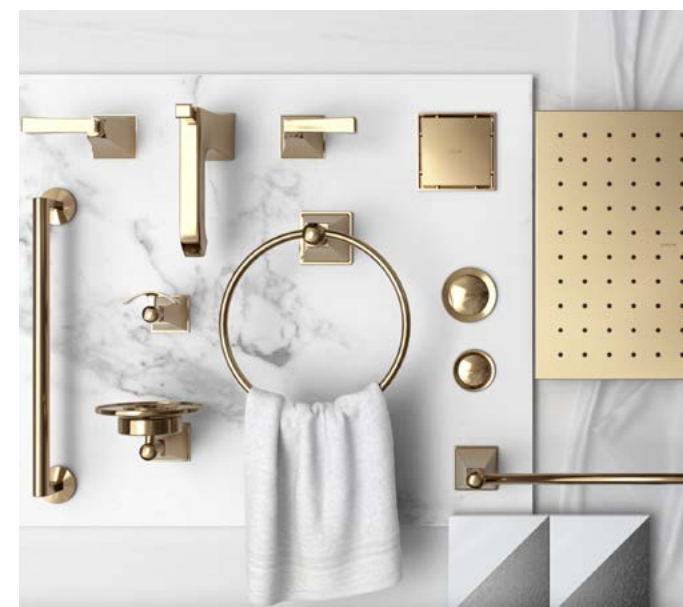

Colourful Finishes

Inspiring look
The unique hand brushing technique creates KOHLER Vibrant finishes in a wide variety of colors, textures and materials, adding dramatic elements to any design.

Lasting strength
KOHLER Vibrant PVD (Physical Vapor Deposition) technology results in a mechanically strong finish that resists tarnishing, scratching and corrosion.

Outstanding durability
KOHLER finishes go above and beyond industry testing standards, ensuring lasting beauty for lifetime usage.

Coordinating finishes
Let your creativity run wild with KOHLER'S rich array of finishes, to design a space that perfectly reflects your personality.