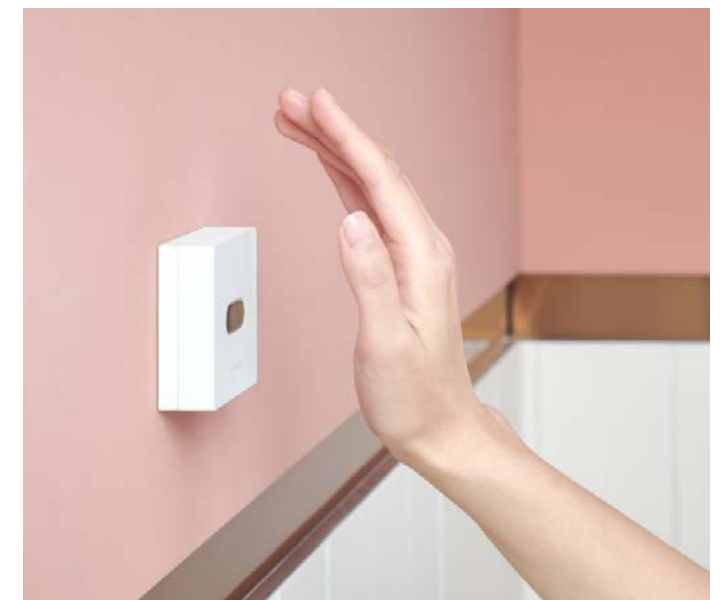

Response™ / Remote Response™ Touchless Toilet

Kohler Response™ Touchless Toilet and Remote Response Touchless Toilet protects you from bacteria by eliminating contact with sanitary ware, offering a safe and convenient toileting experience.

Enhance hygiene with no touch

Swipe over the sensor window and trigger Class Five extraordinary flush easily with no direct contact.

Applicable to all scenarios

Powered by DC battery, no electric socket is needed for the device. Low electricity consumption of the device, only required to change battery twice a year*.

Emergency control

Manual flush button also available to flush the toilet in emergency cases.

Trigger flushing wherever you want (Apply to Remote Response Touchless™)

Remote sensor can be located in anywhere according to your preference.

*test result based on laboratory figures, actual situation might vary according to temperature, humidity, frequency of flushing, etc.