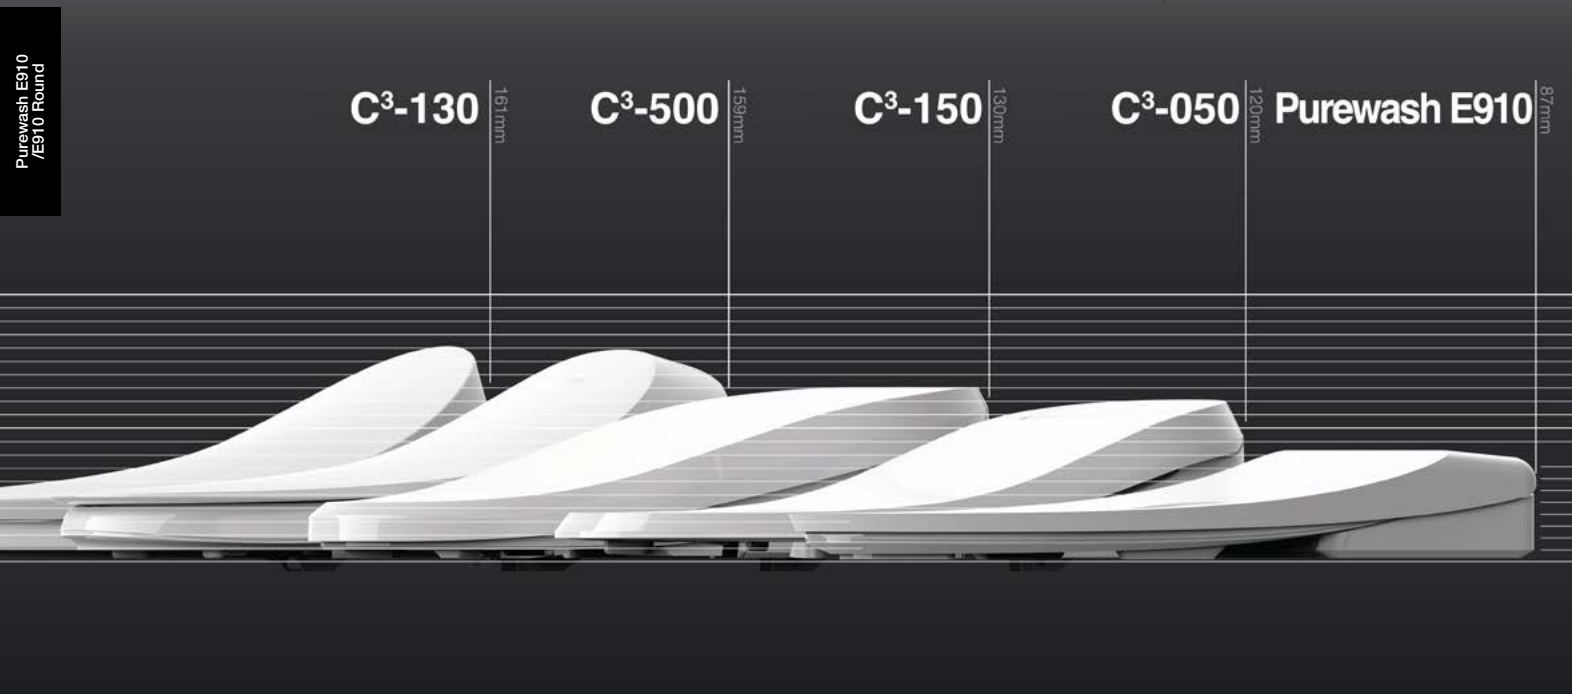

Slimmest Smart Seat, Ever.

Purewash E910 / E910 Round

C³-255

Purewash E910/ E910 Round Smart Seat

- Slim Cover**
Only 89 mm thick with elegant and streamlined lines, the design is more suitable for modern toilets.
- Auto-Open Cover & Seat**
Purewash E910 will sense your position and automatically open the cover.
- Hand-Held Remote Control**
No need to press the side buttons. Comfortable and convenient operation remotely.
- UV Sanitization**
Ultraviolet sterilization can effectively remove 99.99% of bacteria and keep the nozzle clean.
- Spray Types**
More spray types to choose for the whole family.