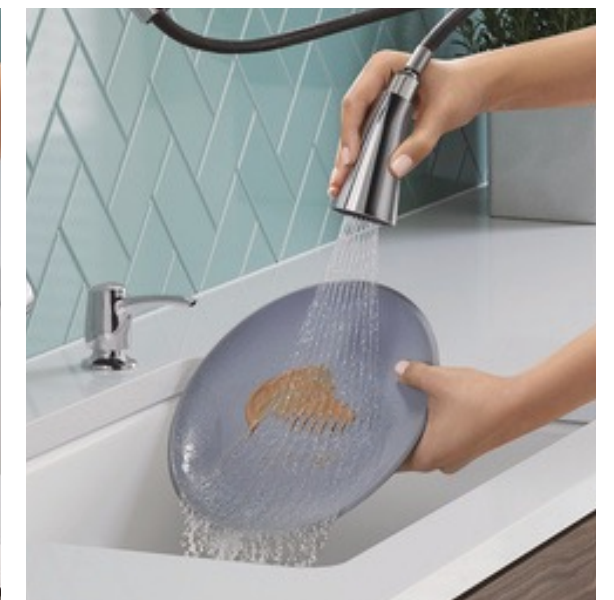

Setra

Pull Down Kitchen Faucet - VS

A compact and dexterous modern design guarantees a superior user experience.

Multi-Spray Water Flow, With The Press Of One Button
Finely braided tube for smooth pull-out and precise rebound.

Multi-Spray Water Flow, With The Press Of One Button
Aerate spray is gentle flow, detail cleaning. Sweep spray creates powerful blade of water to sweep your dishes and sink clean.

Various Finish Options, Match Up To You
CP / VS finishes, choose and match the kitchen style by yourself.

Safe Material for Your Health
Strictly control the content of 17 harmful heavy metals in brass. Pass China GB standards and AB 1953 Act of California, USA.

Setra Pull Down Kitchen Faucet - VS

Setra Pull Down Kitchen Faucet - VS

Setra Pull Down Kitchen Faucet - VS

Position: Basic
Launched
22897T-4-VS
Height: 405 mm
Reach: 219 x 265 mm