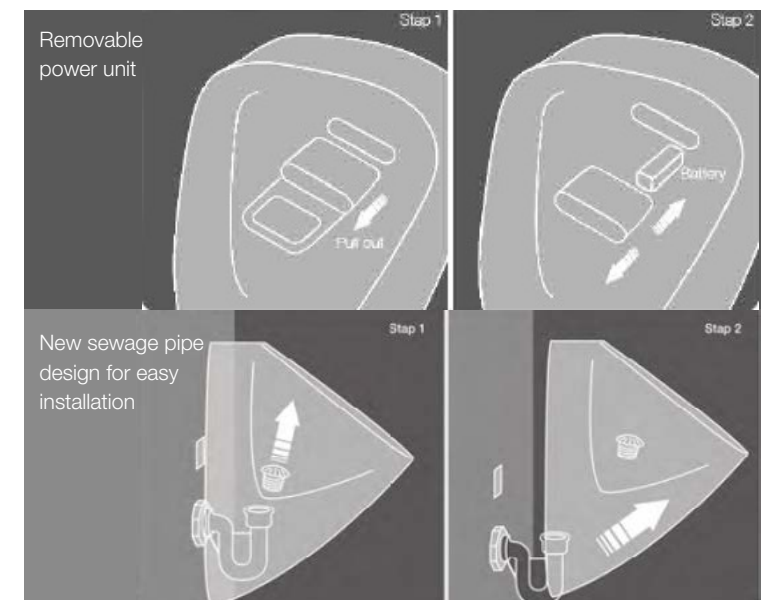

▪ Tend Urinal
Position: Premium
Launched