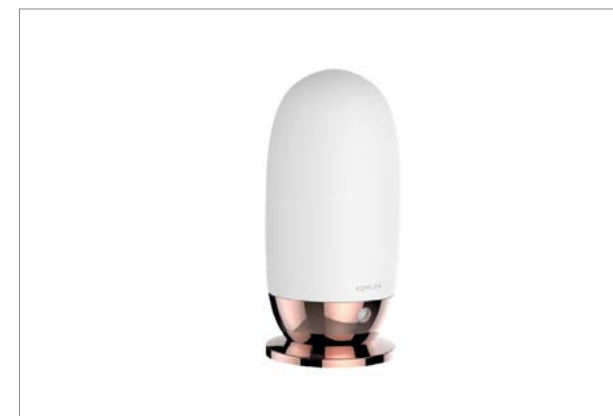

Aleutian⁺

Grooming Faucet

With a collection of accessories easy to attach and detach, your Aleutian⁺ Grooming faucet doubles as a face cleansing instrument and a water flosser, as well as providing different spray modes.

Water Is Just a Push of a Button Away

Turn water on or off by pushing a button in your hand without having to reach for the handle.

Flexible Pull-Out Hose That Locks into Place at Any Length

Ease your daily grooming routine with a flexible pull-out hose that locks at just the length you prefer.

Multi-functional Spray

Downward or Upward Spray in Just One Touch

Wash your face with the downward mist spray. Rinse your mouth with the upward fountain spray. And adjust the flow angle as you wish.

Grooming Faucet Filter

Vitamin C Purifier for Better Skin and Hair

Built-in time-release Vitamin C purifier removes residual chlorine in water for improved skin and hair condition.

Water Flossing

Non-Electric, Tankless Waterpik for Healthier Teeth

Clean between and around your teeth with water for better dental health.

Attach the flossing accessory to the faucet for continuous spray, without the need for an external power source or a clumsy water tank. Two pressure modes are available to suit different needs. Three nozzles are color-coded for family members to distinguish.

Grooming Face Brush

Snap-on Brush Heads for Streamlined Facial Cleansing

Massage your face using the cleansing accessory alone or combine it with the faucet for a spa-quality facial treatment at home.

Designed for different areas on the face, the silicone brushes in three sizes ensure your skin remains clear and refreshed.

Two vibration modes are available for normal and sensitive skins.

Micro-bubbles of 20-50um in diameter easily clean pores and keep your skin hydrated.