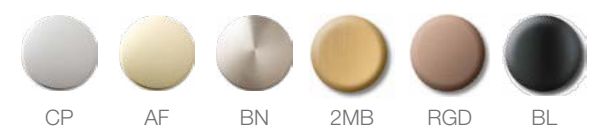

■ Statement Showering Collection
Position: Luxury
Launched