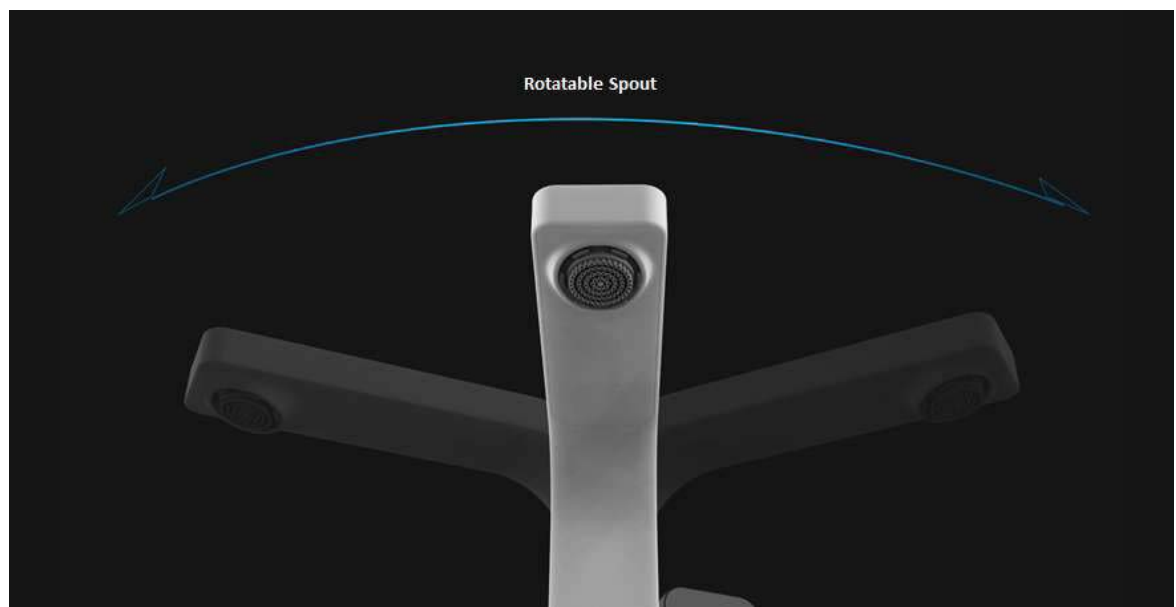

Spacity Accessories

Spacity Accessories

Spacity Accessories
Position: Premium
Launched

Parallel

Grooming Faucet

Adjustable Height and Direction

The soft spout can be adjusted to the space making it more flexible to use.

The direction of the spout can also be flexibly rotated left and right, and placed on the side when not in use, making the basin space more spacious.

Two Water Types are Easy to Clean

Soft upward water is convenient to rinse the mouth, save the mouthwash cup.

Underward bubble water is mild and plump.

Two Ways of Control are Available

Manual control, clean and worry-free.

Movable touchless control does not need to punch holes in the table. It can be placed in any position, to meet different use habits.

Two Installation Methods

Countertop mounting or in-wall mounting is optional on request. Wall-mounting saves countertop space.

Parallel Grooming Faucet

Parallel Grooming Faucet

Parallel Grooming Faucet
Position: Premium
Launch Time: 2022 Q4