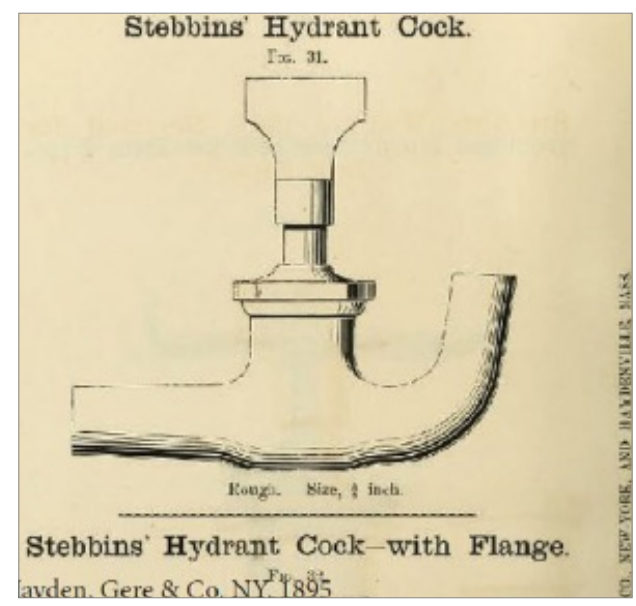

Artifacts

Decorative Collection

The shape, inspired by 1800's hardware valve stops, was the perfect canvas to bring to life fine jewelry for your bathroom. The material, unique marbles from around the world with extraordinary veining characteristics, lent itself to the wide, flat handle design, allowing the veins to wrap around in one continuous flow.

Uniqueness
·Each piece is shaped, sanded, and polished by hand, to take it well beyond function to an art statement, then hand-selected to be paired to another to ensure the most similar set for your bathroom. No two are alike. Each piece as individual as you are.

Two types of marbles for choice
·The Nero Marquina is primarily black with white veining and works with a more traditional look.
·The Howlite is mostly white with black veining and pairs well with contemporary designs.

Occasion

Faucet and Accessory Collection

Inspired by the high fashion and effortless glamour of the Golden Age of Hollywood. The flawless design draws the eye from the chamfered edges to the subtle flare of the base. Just like the era that inspired it, the Occasion collection is always graceful, ever refined, and fashioned to be the center of attention.

Mix and Match for Personalization
A wide range of spouts and handles with flowing lines and delicate edges to create your unique bathroom space.