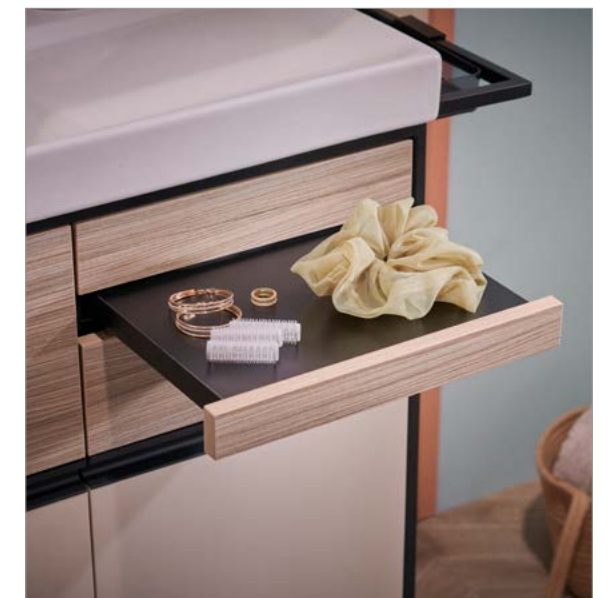

Maxispace™ 2.0

Bathroom Furniture

Grooming Storage Space

Organized storage design to separate make-up, skin care and dress-up tool zone for storage.

Meaningful Accessory

Make up accessory to facilitate store make up product easily. Attachable towel bar, storage tray and storage box to extend storage space.

Various Integrated Basin Options

Single basin with dry and wet zone design. Double basin for family needs.

■ Maxispace 2.0 Bathroom Furniture
Position: Premium
Launched

Aleutian⁺

Grooming Faucet

With as many as eight patents, the innovative Aleutian+ Grooming Faucet is designed to facilitate your everyday grooming, skin care and makeup routines.