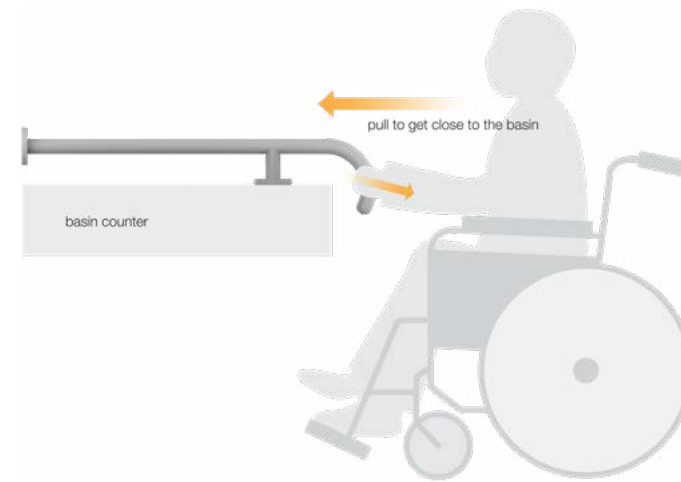

Handrail

TPE Coating Surface

Slip resistant TPE coating finish provides warm and soft touch feeling.

Comfort Design

Oval shape design for comfortable grab.

Stain Resistant

The surface is stain-resistant and easy to clean.

Security and Safety

Designed for 150kg load force. Safe to use.

Convenience

The foldable grab bar can be restored by rotating 90° vertically upward for the wheelchair user mobility.