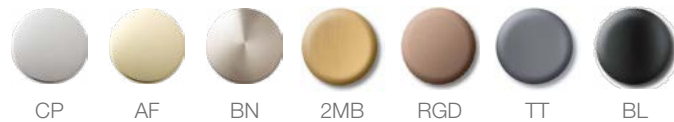

Peacock

Peacock

■ Peacock Forefront
 Position: Premium
 Launch Time: 2023 Q4
 2660X-1-HP1
 Size: 584 x 460 mm

■ ModernLife Edge Vessel HP1
 Position: Premium
 Launched
 21126IN-HP1
 Size: 600 x 396 mm

Components
Single Control
Lavatory Faucet

Row Spout Oly Handle

Ribbon Spout Level Handle

Components Single Control Lavatory Faucet
Position: Luxury
Launched

New PVD Finishes

Brushed Titanium / Brushed Rose Gold

Titanium has a sleek and modern look that appeals to many people. Rose gold is a popular color choice due to its warm, feminine, and elegant look.

When these 2 colors combined with a brushed finish, the subtle lines or scratches can create a more natural and organic appearance than a polished finish, which may appear too shiny or artificial. It adds a modern twist to the classic color and enhances the texture and depth of the metal.