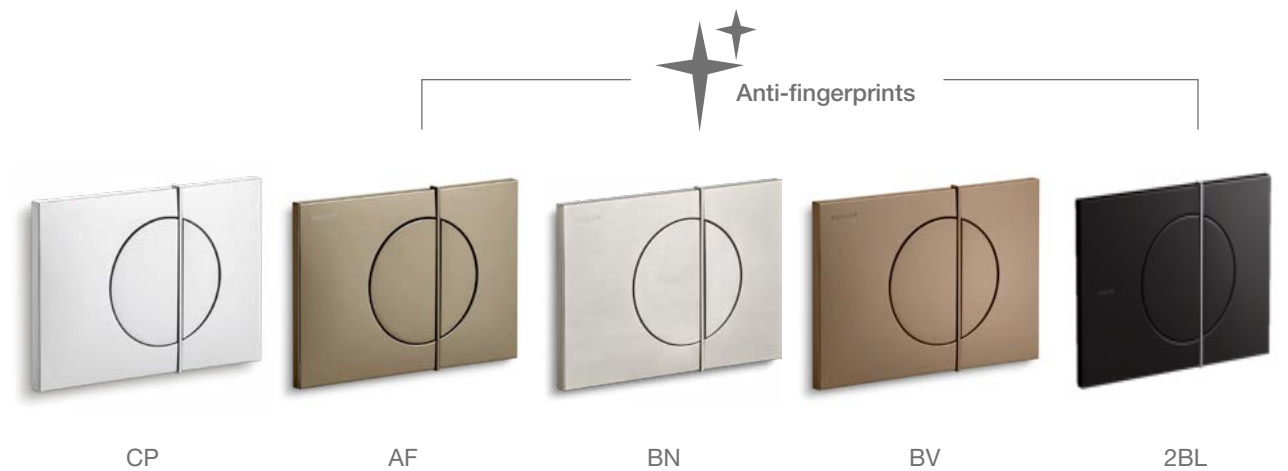

■ Note Pneumatic Faceplate
Position: Premium
Launched
75891T-PNE-CP
75891T-PNEF-AF/BN/BV/2BL