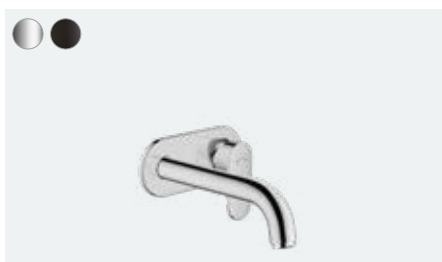

Vernis Blend

Single lever basin mixer with swivel spout
and pop-up waste set
71554, -000

Vernis Blend

Single lever basin mixer for concealed installation
wall-mounted with spout 20.7 cm
71576, -000, -670