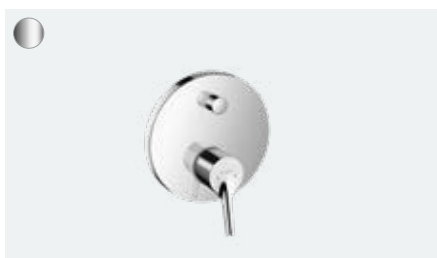

Talis S
Single lever shower mixer for exposed installation
72600, -000

Talis S
Single lever basin mixer for concealed installation
wall-mounted with spout 22.5 cm
72111, -000
Basic set for single lever basin mixer
for concealed installation wall-mounted (not shown)
13622180