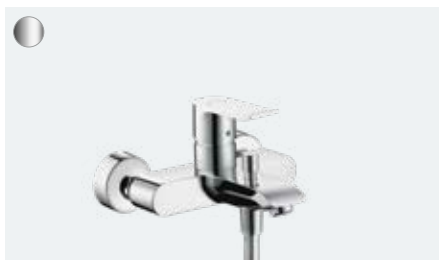

Metris

Single lever bath mixer for exposed installation
31480, -000