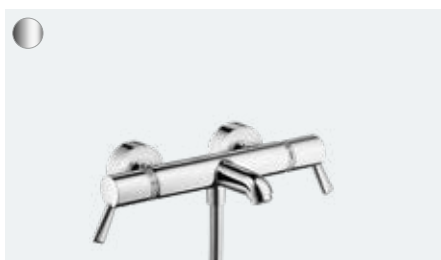

EcoStat
Bath thermostat Comfort Care
for exposed installation with extra long handles
13115, -000