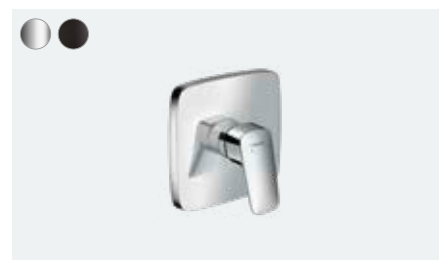

Logis
Single lever shower mixer for concealed installation for iBox universal
71605, -000, -670

Basic set (not shown)
01800180