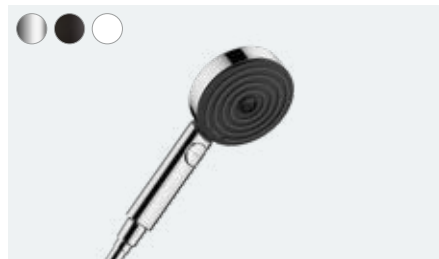

Pulsify Select S

Hand shower 105 3jet Activation
24100, -000, -670, -700 11.5 l/min
24101, -000, -670, -700 EcoSmart 8.5 l/min