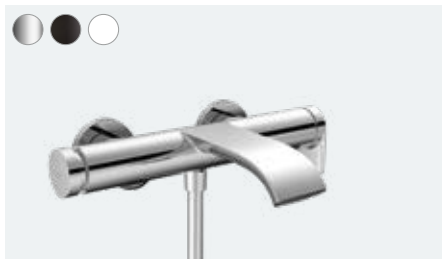

Vivenis
Single lever bath mixer for exposed installation
75420, -000, -670, -700