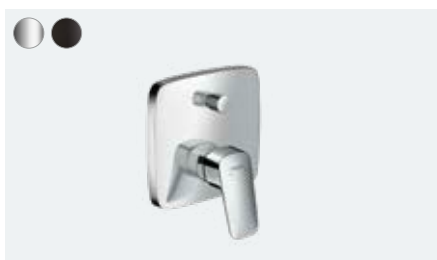

Logis
Single lever bath mixer for concealed installation for iBox universal
71405, -000, -670

Single lever bath mixer for concealed installation with integrated security combination according to EN1717 for iBox universal
71407, -000, -670

Basic set (not shown)
01800180