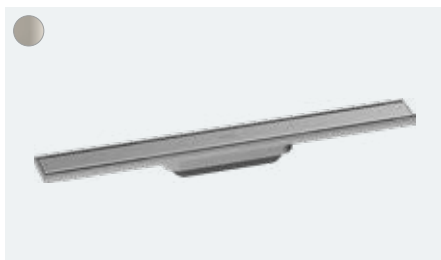

RainDrain Original

Finish set shower drain 600
56196, -800
Finish set shower drain 700 (not shown)
56197, -800
Finish set shower drain 800 (not shown)
56198, -800
Finish set shower drain 900 (not shown)
56199, -800
Finish set shower drain 1000 (not shown)
56200, -800
Finish set shower drain 1200 (not shown)
56201, -800

The uBox universal basic set is not included in the finish set – please order it from the required accessories