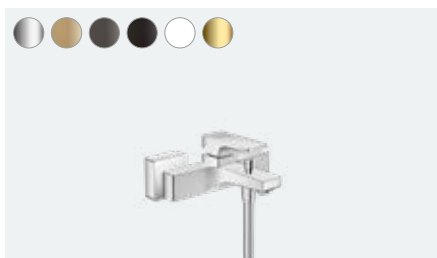

Single lever basin mixer 110 with lever handle
and pop-up waste set
32506, -000

Single lever basin mixer for concealed installation
wall-mounted with lever handle and spout 16.5 cm
(not shown)
32525, -000