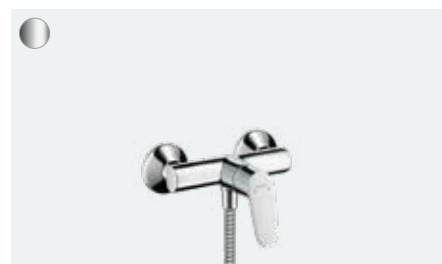

Focus
Single lever shower mixer for exposed installation
31960, -000