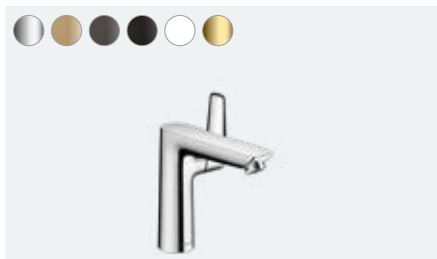

Talis E
Single lever basin mixer 150 with pop-up waste set
71754, -000, -140, -340, -670, -700, -990
Single lever basin mixer 150 without waste set
71755, -000