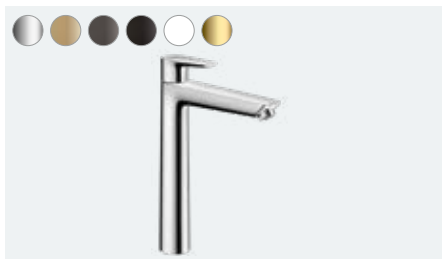

Talis E
Single lever basin mixer 240 for wash bowls with pop-up waste set
71716, -000, -140, -340, -670, -700, -990
Single lever basin mixer 240 without waste set
71717, -000, -140, -340, -670, -700, -990