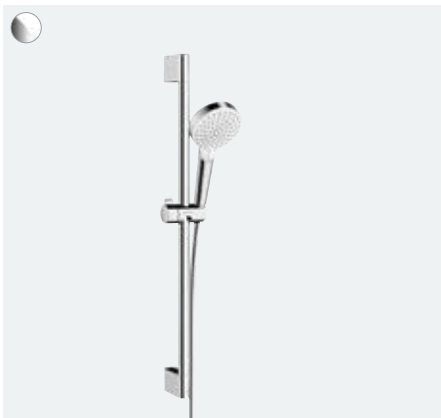

Crometta

Shower set 100 Vario with shower bar 65 cm
26532, -400 13.8 l/min
26534, -400 EcoSmart 9 l/min
26555, -400 Green 6 l/min

Shower set 100 Vario with shower bar 65 cm and soap dish (not shown)
26553, -400 13.8 l/min

Shower set 100 Vario with shower bar 90 cm (not shown)
26536, -400 13.8 l/min
26538, -400 EcoSmart 9 l/min