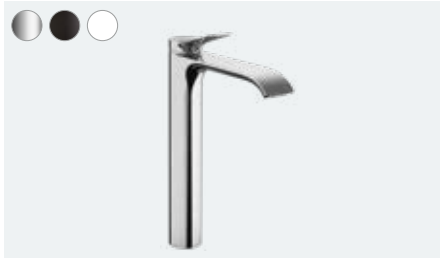

Vivenis
Single lever basin mixer 250 for wash bowls
with pop-up waste set
75040, -000, -670, -700
Single lever basin mixer 250 for wash bowls
without waste set
75042, -000, -670, -700