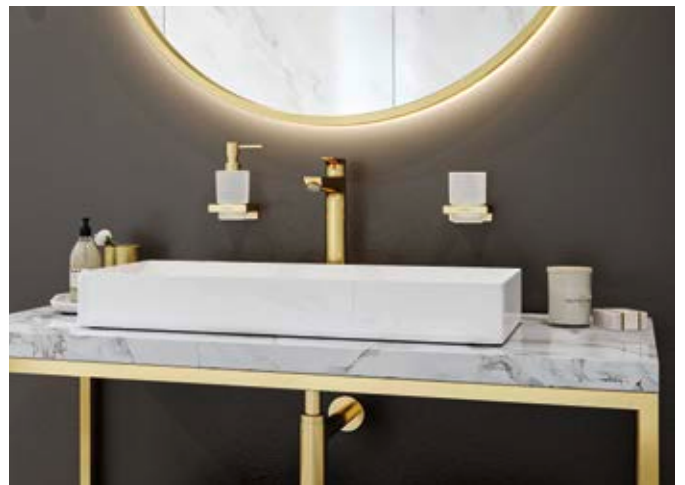

Brushed Bronze

Perfect for combining with soft natural tones.

Chrome

Timeless classic paired with dainty elegance.

Polished Gold Optic

Glamorous look for aesthetic extravagance.

Showers

- 12 Rainfinity
- 18 Rainmaker
- 20 Rainsdance
- 24 Pulsify S
- 32 Croma
- 38 Crometta
- 42 Vernis
- 44 Jocolino
- 46 DogShower