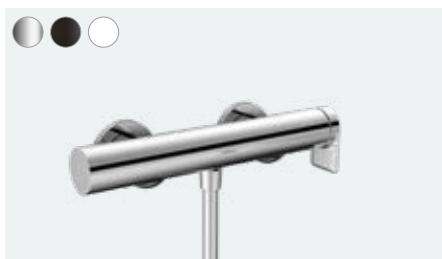

Single lever bath mixer for concealed installation
with integrated security combination according to
EN1717 for iBox universal
75416, -000, -670, -700

Basic set (not shown)
01800180