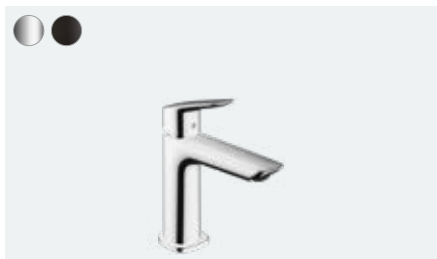

Logis
Single lever basin mixer 110 Fine with pop-up waste set
71251, -000, -670

Single lever basin mixer 110 Fine with push-open waste set
71252, -000, -670

Single lever basin mixer 110 Fine without waste set
71253, -000, -670