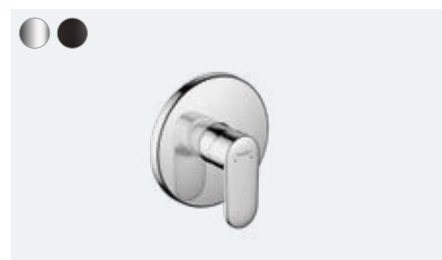

Vernis Blend

Single lever shower mixer for concealed installation
for iBox universal
71667, -000, -670

Basic set (not shown)
01800180