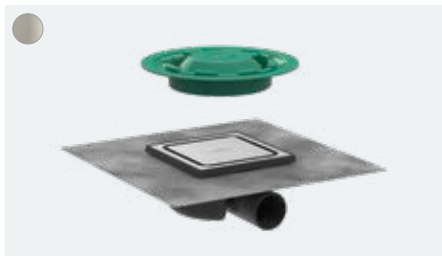

RainDrain Spot

Complete set point drain 150/150
56055, -800

Complete set point drain 150/150 tileable rear cover
(not shown)
56112, -800