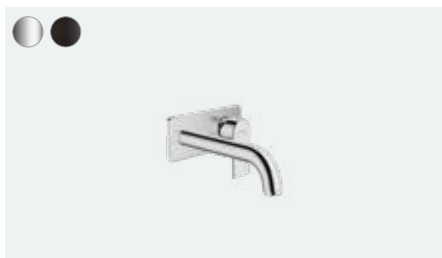

Vernis Shape

Single lever basin mixer with swivel spout and pop-up waste set
71564, -000

Vernis Shape

Single lever basin mixer for concealed installation wall-mounted with spout 20.7 cm
71578, -000, -670