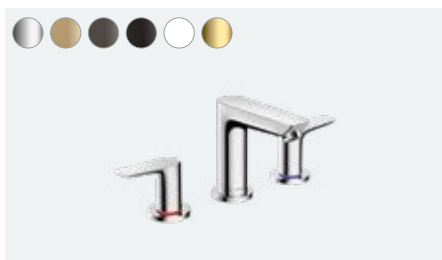

Talis E
3-hole basin mixer with pop-up waste set
71733, -000, -140, -340, -670, -700, -990