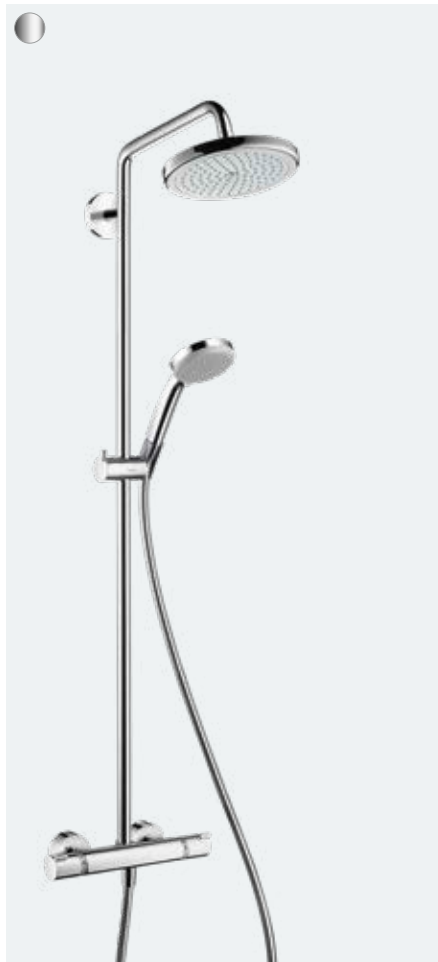

Croma

Showerpipe 220 1jet with thermostat
Shower arm length 400 mm
Swivel shower arm
Height of the Showerpipe can be reduced
■ Croma overhead shower 220 1jet
■ Croma 100 hand shower Vario
■ Ecostat thermostat Comfort
27185, -000 15 l/min
27188, -000 EcoSmart
Showerpipe 220 1jet with bath thermostat
27223, -000