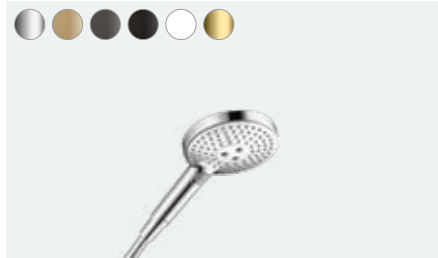

Raindance Select S

Hand shower 120 3jet PowderRain
26014, -000, -140, -340, -670, -700, -990 11 l/min