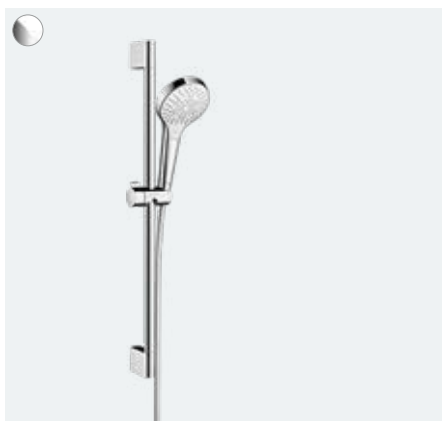

Croma Select S

Shower set 110 Multi with shower bar 65 cm
26560, -400 16 l/min
26561, -400 EcoSmart 9 l/min
Shower set 110 Multi with shower bar 90 cm (not shown)
26570, -400 16 l/min
26571, -400 EcoSmart 9 l/min