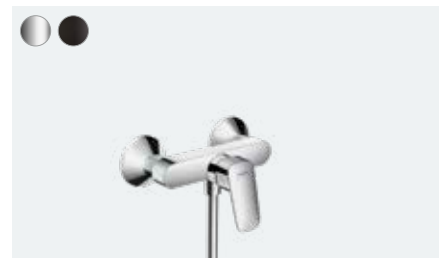

Logis
Single lever shower mixer for exposed installation
71600, -000, -670