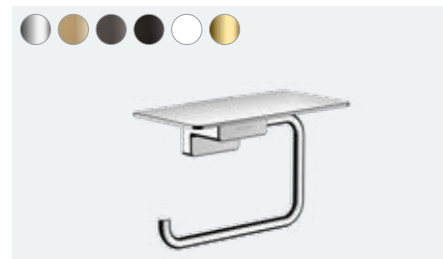

AddStoris
Corner basket
41741, -000, -140, -340, -670, -700, -990

AddStoris
Toilet paper holder with shelf
41772, -000, -140, -340, -670, -700, -990