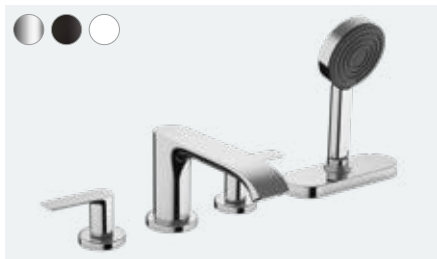

Vivenis
4-hole rim mounted bath mixer with sBox
75444, -000, -670, -700
Basic set for 4-hole rim mounted bath mixer (not shown)
13440180