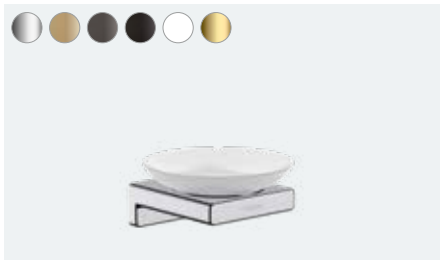

AddStoris
Soap dish
41746, -000, -140, -340, -670, -700, -990