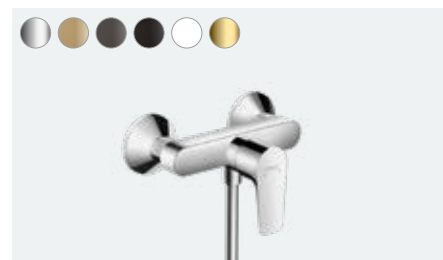

Talis E
Single lever shower mixer for exposed installation
71760, -000, -140, -340, -670, -700, -990