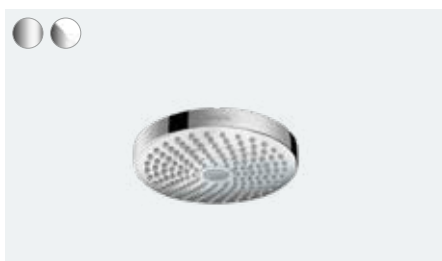

Croma Select S

Overhead shower 180 2jet
26522, -000, -400 17 l/min
26523, -000 EcoSmart 9 l/min