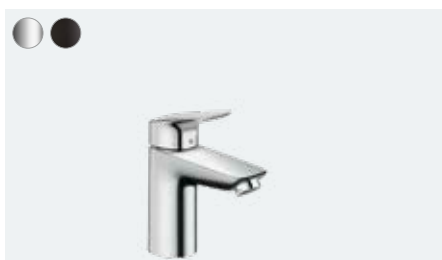

Logis
Single lever basin mixer 100 with pop-up waste set
71100, -000, -670

Single lever basin mixer 100 with push-open waste set
71107, -000, -670

Single lever basin mixer 100 CoolStart with pop-up waste set (not shown)
71102, -000, -670

Single lever basin mixer 100 CoolStart without waste set (not shown)
71103, -000, -670

Single lever basin mixer 100 without waste set
71101, -000, -670