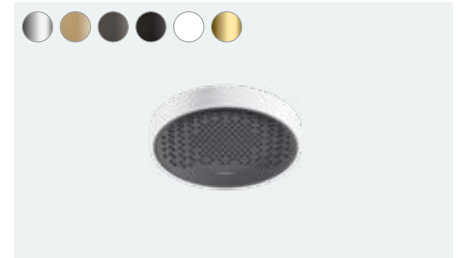

Rainfinity

Overhead shower 250 1jet
26228, -000, -140, -340, -670, -700, -990 16 l/min
Overhead shower 250 1jet EcoSmart
26229, -000, -140, -340, -670, -700, -990 EcoSmart 9 l/min

Ceiling connector S 10 cm (not shown)
27393, -000, -140, -340, -670, -700, -990

Ceiling connector S 30 cm (not shown)
27389, -000, -140, -340, -670, -700, -990

Shower arm E 39 cm with rectangular shaft (not shown)
27694, -000, -140, -340, -670, -700, -990