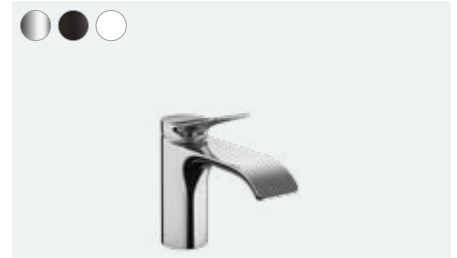

Vivenis
Single lever basin mixer 80
with pop-up waste set
75010, -000, -670, -700
Single lever basin mixer 80
without waste set
75012, -000, -670, -700