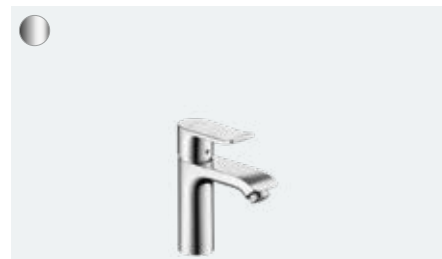

Metris

Single lever basin mixer 110 with pop-up waste set
31080, -000

Single lever basin mixer 110 without waste set
31084, -000

Single lever basin mixer 110 for vented hot water cylinders with pop-up waste set
31074, -000

Single lever basin mixer 110 LowFlow with pop-up waste set
31203, -000

Single lever basin mixer 110 LowFlow without waste set
31204, -000

Single lever basin mixer 110 CoolStart with pop-up waste set (not shown)
31121, -000