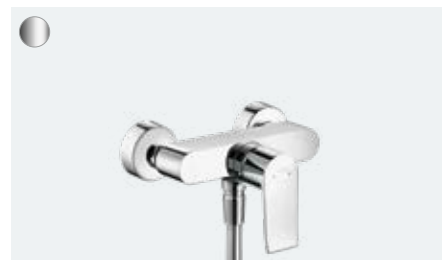

Metris

Single lever shower mixer for exposed installation
31680, -000

Metris

Single lever basin mixer for concealed installation wall-mounted with spout 16.5 cm
31085, -000

Single lever basin mixer for concealed installation wall-mounted with spout 22.5 cm (not shown)
31086, -000