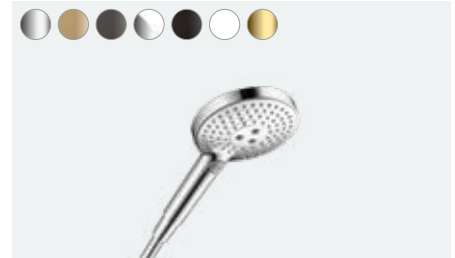

Raindance Select S

Hand shower 120 3jet
26530, -000, -140, -340, -400, -670, -700, -990 15 l/min
26531, -000, -140, -340, -400, -670, -700, -990 EcoSmart 8.5 l/min