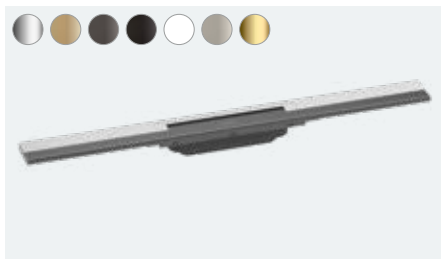

RainDrain Flex

Finish set shower drain 700 cuttable
56043, -000, -140, -340, -670, -700, -800, -990
Finish set shower drain 800 cuttable (not shown)
56044, -000, -140, -340, -670, -700, -800, -990
Finish set shower drain 900 cuttable (not shown)
56045, -000, -140, -340, -670, -700, -800, -990
Finish set shower drain 1000 cuttable (not shown)
56046, -000, -140, -340, -670, -700, -800, -990
Finish set shower drain 1200 cuttable (not shown)
56047, -000, -140, -340, -670, -700, -800, -990