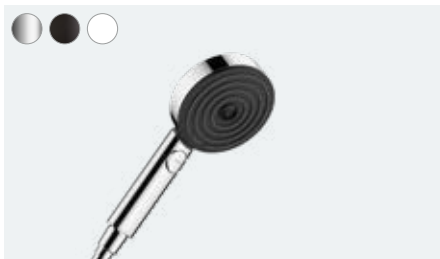

Pulsify Select S

Hand shower 105 3jet Relaxation
24110, -000, -670, -700 11.4 l/min
24111, -000, -670, -700 EcoSmart 8.2 l/min