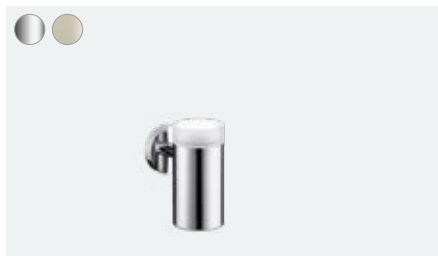

Logis
Toothbrush tumbler
40518, -000, -820