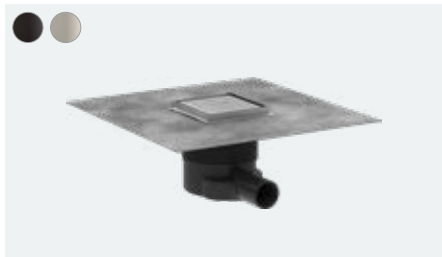

RainDrain Brilliance

Complete set point drain 100/100 tileable rear cover
56250, -670, -800

Complete set point drain 150/150 tileable rear cover
(not shown)
56251, -670, -800