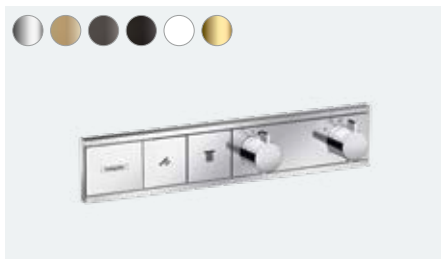

RainSelect

Switch to more comfort

Multiple awards

At a glance:

- Slim silhouette, integrating into the wall to save space
- With the help of the coloured FinishPlus surfaces, you can design your bathroom in your own style
- Durable buttons: permanently abrasion-resistance thanks to the back pressure
- With the innovative Select control you can easily regulate the water flow and switch between spray types
- Control the amount of water easily using a rotary control
- Easy cleaning thanks to the separate shut-off function