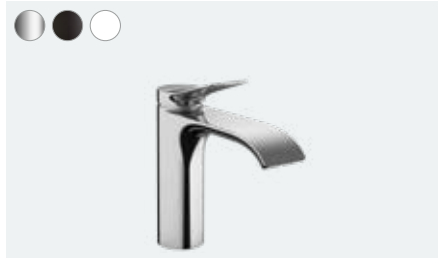

Vivenis
Single lever basin mixer 110
with pop-up waste set
75020, -000, -670, -700
Single lever basin mixer 110
without waste set
75022, -000, -670, -700