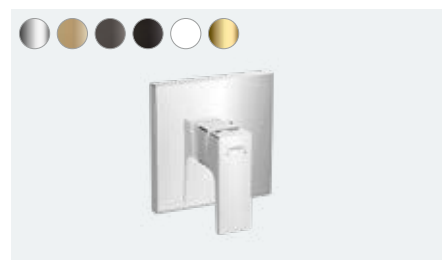

Single lever basin mixer 110 with lever handle
and pop-up waste set
32506, -000

Single lever basin mixer for concealed installation
wall-mounted with lever handle and spout 16.5 cm
(not shown)
32525, -000