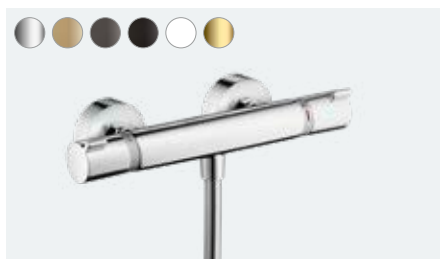

EcoStat
Shower thermostat Comfort for exposed installation
13116, -000, -140, -340, -670, -700, -990