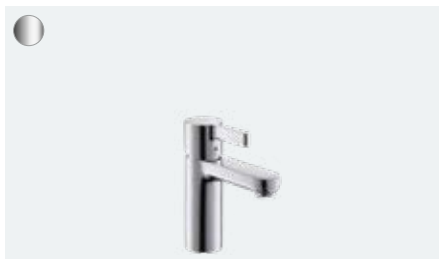

Metris S

Single lever basin mixer 100 with pop-up waste set
31060, -000

Single lever basin mixer 100 without waste set
31068, -000

Single lever basin mixer 100 LowFlow 3.5 l/min with pop-up waste set
31063, -000

Single lever basin mixer 100 LowFlow without waste set
31015, -000