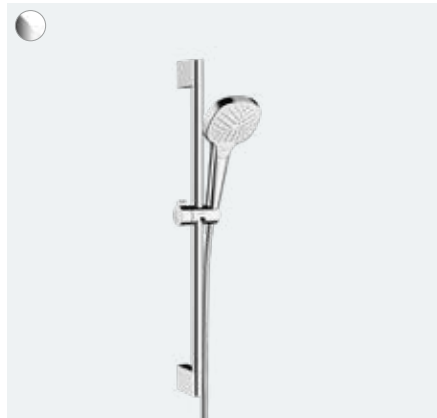

Croma Select E

Shower set 110 Multi with shower bar 65 cm
 # 26580, -400 16 l/min
 # 26581, -400 EcoSmart 9 l/min

Shower set 110 Multi with shower bar 90 cm (not shown)
 # 26590, -400 16 l/min
 # 26591, -400 EcoSmart 9 l/min