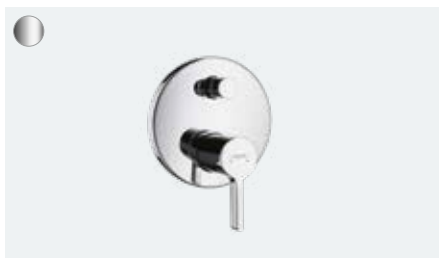

Metris S

Single lever bath mixer for concealed installation for iBox universal
31465, -000

Single lever bath mixer for concealed installation with integrated security combination according to EN1717 for iBox universal
31466, -000

Basic set (not shown)
01800180