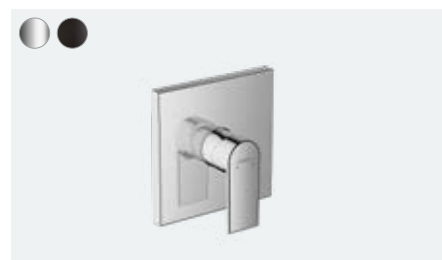

Vernis Shape

Single lever shower mixer for concealed installation for iBox universal
71668, -000, -670

Basic set (not shown)
01800180