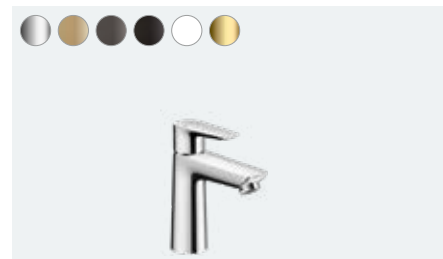

Talis E
Single lever basin mixer 110 with pop-up waste set
71710, -000, -140, -340, -670, -700, -990
Single lever basin mixer 110 with push-open waste set
71711, -000
Single lever basin mixer 110 without waste set
71712, -000, -140, -340, -670, -700, -990
Single lever basin mixer 110 CoolStart with pop-up waste set (not shown)
71713, -000, -140, -340, -670, -700, -990
Single lever basin mixer 110 CoolStart without waste set (not shown)
71714, -000, -140, -340, -670, -700, -990
Single lever basin mixer 110 LowFlow with pop-up waste set
71715, -000