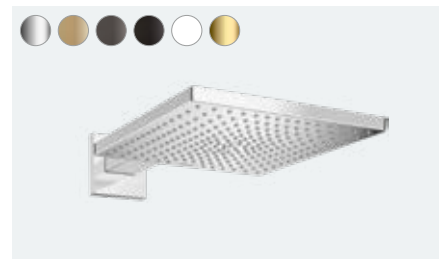

Raindance E

Overhead shower 300 1jet with shower arm
26238, -000, -140, -340, -670, -700, -990 17 l/min
26239, -000 EcoSmart 9 l/min

Overhead shower 300 1jet with ceiling connector (not shown)
26250, -000, -140, -340, -670, -700, -990 17 l/min
26251, -000 EcoSmart 9 l/min