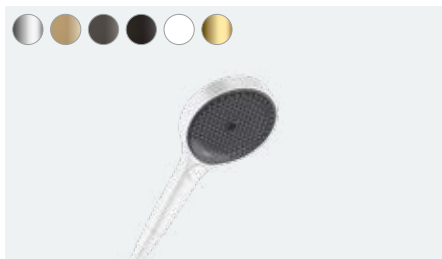

Rainfinity

Hand shower 130 3jet
26864, -00 0, -140, -340, -670,
-700, -990 14 l/min
26865, -000, -140, -340, -670,
-700, -990 EcoSmart 8.5 l/min