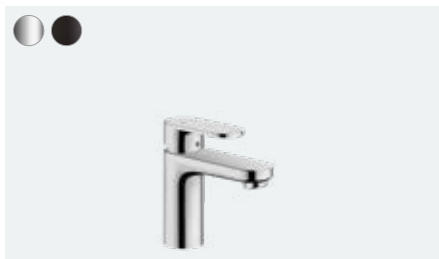

Vernis Blend

Single lever basin mixer 100 with pop-up waste set
71551, -000, -670

Single lever basin mixer 100 with metal pop-up waste set
71559, -000

Single lever basin mixer 100 with isolated water
conduction and pop-up waste set (not shown)
71571, -000

Single lever basin mixer 100 without waste set
71580, -000, -670

Single lever basin mixer 100 CoolStart
with pop-up waste set (not shown)
71585, -000, -670