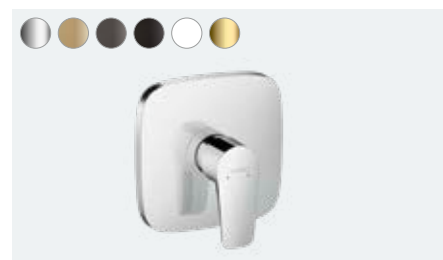

Talis E
Single lever shower mixer for concealed installation for iBox universal
71765, -000, -140, -340, -670, -700, -990
Basic set (not shown)
01800180