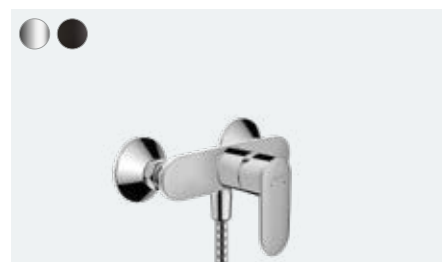

Vernis Blend

Single lever shower mixer for exposed installation
71640, -000, -670