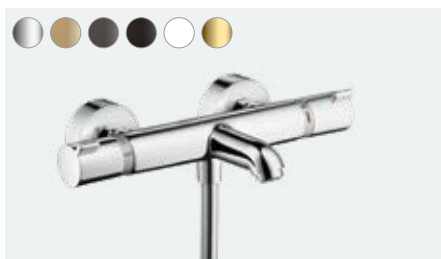

EcoStat
Bath thermostat Comfort for exposed installation
13114, -000, -140, -340, -670, -700, -990