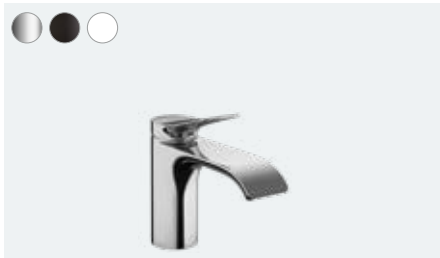

Vivenis
Pillar tap 80 with lever handle for cold water
or pre-adjusted water without waste set
75013, -000, -670, -700