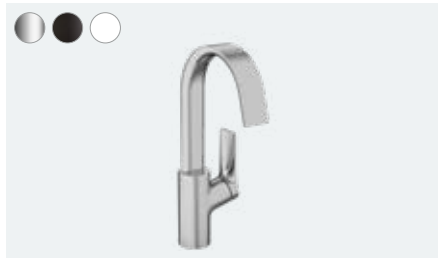

Vivenis
Single lever basin mixer 210 with swivel spout
and pop-up waste set
75030, -000, -670, -700
Single lever basin mixer 210 with swivel spout
without waste set
75032, -000, -670, -700