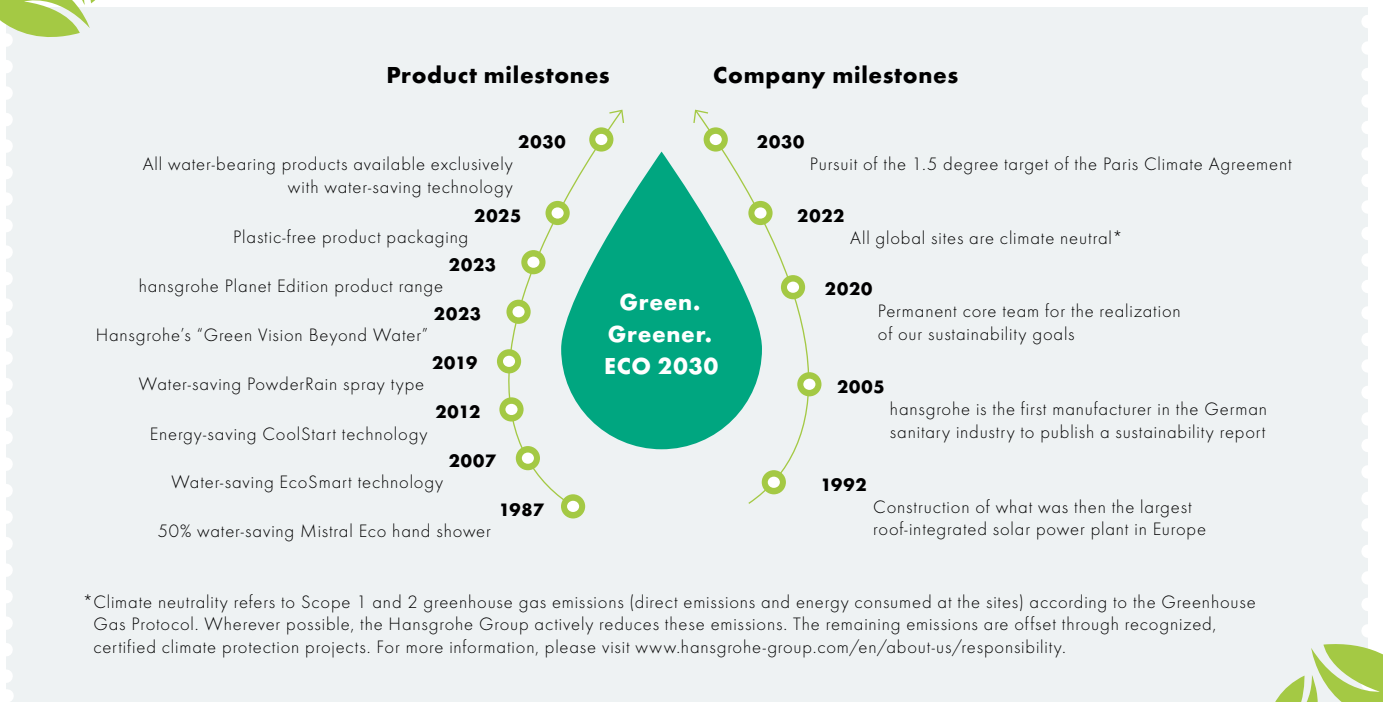

We offer a voluntary 5 year* guarantee, as well as a guaranteed 15 year parts availability after product discontinuation

*For more information, visit: [hansgrohe.com/guarantee](https://www.hansgrohe.com/guarantee)

Taking responsibility – acting sustainably

Water is life and our passion. We create inspiring moments while protecting this precious element: with water- and energy-saving showers, faucets, and technologies. However, the production and disposal of our products also have an impact on the climate and resource cycles of our planet, for which we take responsibility.

IN TOUCH WITH OUR PLANET

Our path to the green transformation

*Climate neutrality refers to Scope 1 and 2 greenhouse gas emissions (direct emissions and energy consumed at the sites) according to the Greenhouse Gas Protocol. Wherever possible, the Hansgrohe Group actively reduces these emissions. The remaining emissions are offset through recognized, certified climate protection projects. For more information, please visit www.hansgrohe-group.com/en/about-us/responsibility.