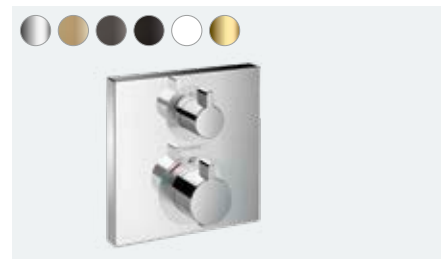

EcoStat Square
Thermostat for concealed installation for 2 functions
15714, -000, -140, -340, -670, -700, -990