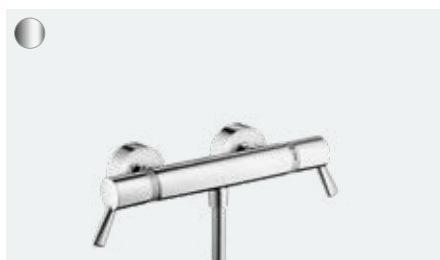

EcoStat
Bath thermostat Comfort Care
for exposed installation with extra long handles
13115, -000

EcoStat
Shower thermostat Comfort Care
for exposed installation with extra long handles
13117, -000

The iBox universal basic set for flush mounting is not included – please order the basic set from the required accessories