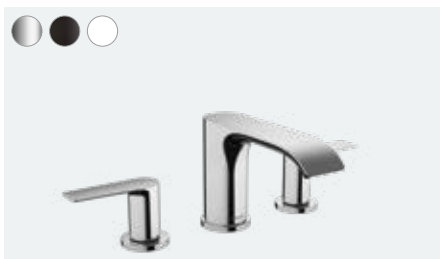

Vivenis
3-hole basin mixer 90
with pop-up waste set
75033, -000, -670, -700