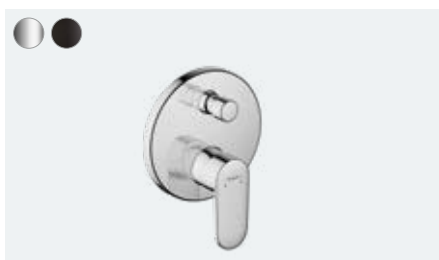

Vernis Blend

Single lever bath mixer for concealed installation
for iBox universal
71466, -000, -670

Single lever bath mixer for concealed installation
with integrated security combination according to
EN1717 for iBox universal
71467, -000, -670

Basic set (not shown)
01800180