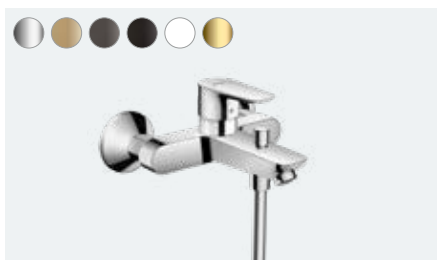

Talis E
Single lever bath mixer for exposed installation
71740, -000, -140, -340, -670, -700, -990