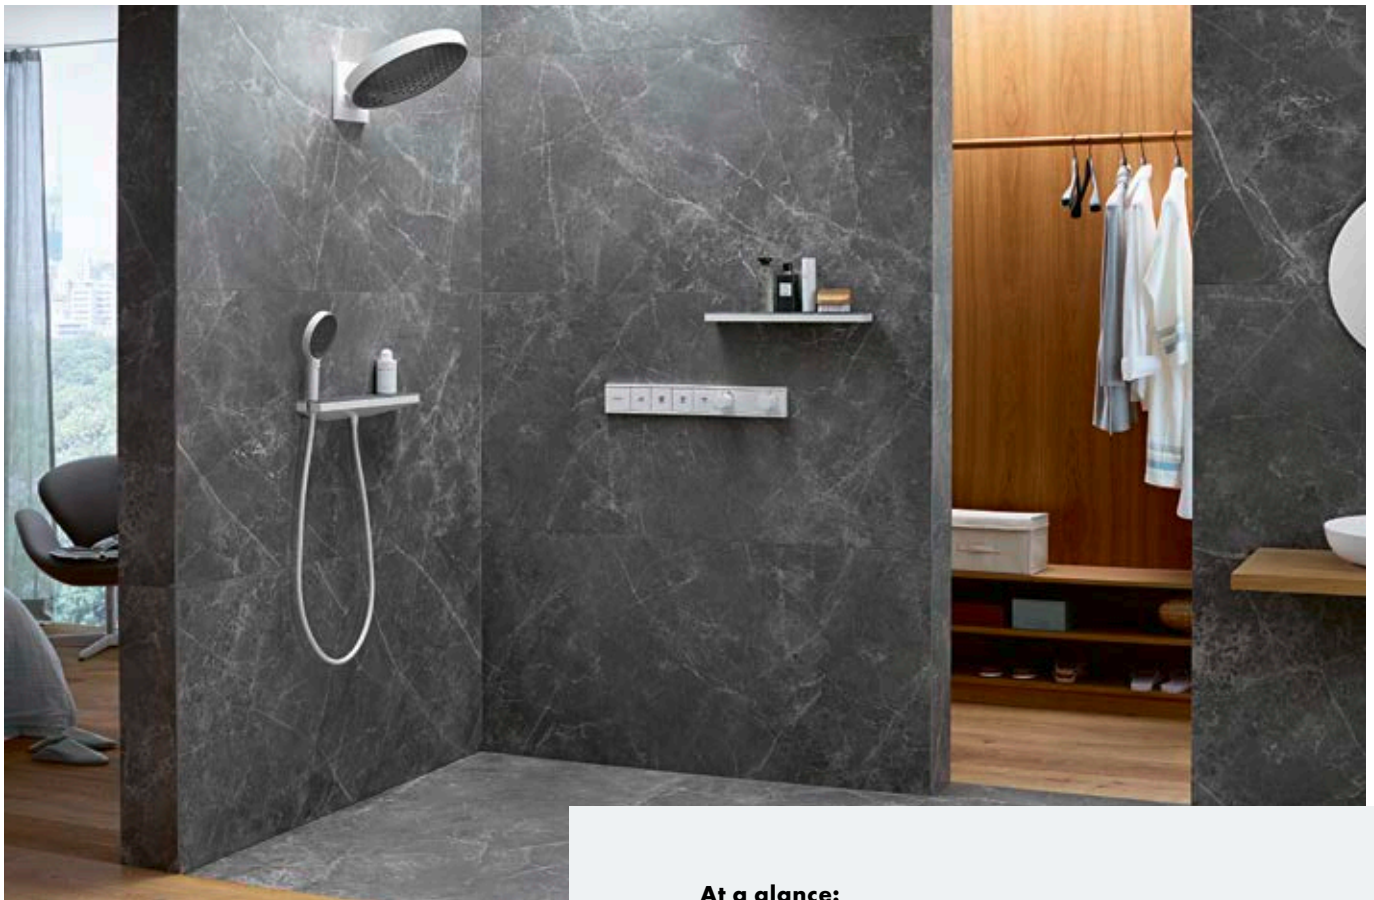

PowderRain: Six ultra-fine pinholes shape each individual water jet, dividing it into delicate micro-droplets and creating a velvety soft feeling on your skin.

Extra comfort at shoulder height

A new shoulder shower with an integrated shelf for a new, convenient shower experience. It can refresh you in the morning or relax you before going to bed, while also keeping your hair dry. The shelf also provides space for you to put your shower accessories.

Adjust it to your needs

Rainfinity can be adjusted to an incline between 10° and 30° thanks to the innovative wall connection, providing a shower position that keeps your hair and face dry if desired. Due to the angled positioning being achieved without a conventional shower arm, the Rainfinity overhead shower makes a real style statement in the modern bathroom.