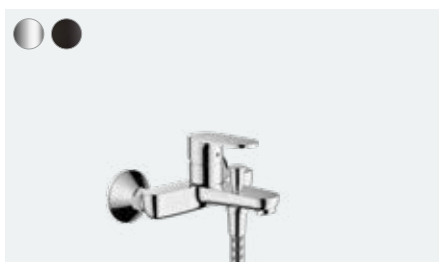

Vernis Blend

Single lever bath mixer for exposed installation
71440, -000, -670