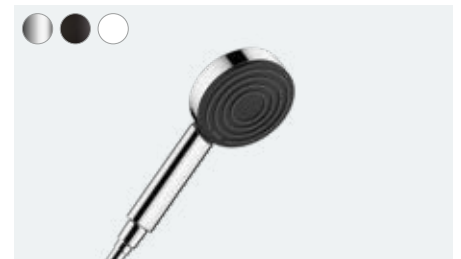

Pulsify S

Hand shower 105 1jet
24120, -000, -670, -700 13.5 l/min
24121, -000, -670, -700 Green 5.7 l/min