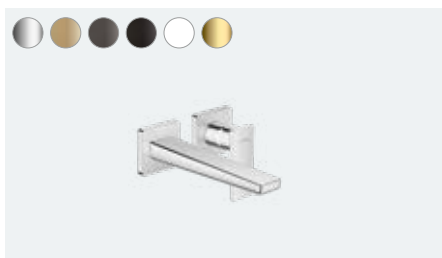

Metropol
Single lever basin mixer for concealed installation
wall-mounted with lever handle and spout 22.5 cm
32526, -000, -140, -340, -670, -700, -990

Single lever basin mixer for concealed installation
wall-mounted with lever handle and spout 16.5 cm
(not shown)
32525, -000