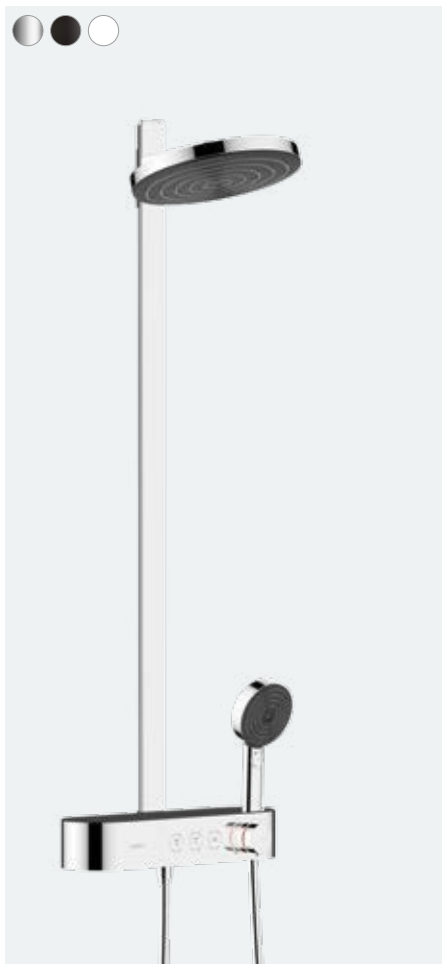

Pulsify S

Showerpipe 260 2jet with ShowerTablet Select 400

Height of the Showerpipe can be reduced

- Pulsify S overhead shower 260 2jet
- Pulsify S hand shower 105 3jet Relaxation
- ShowerTablet Select 400 thermostat