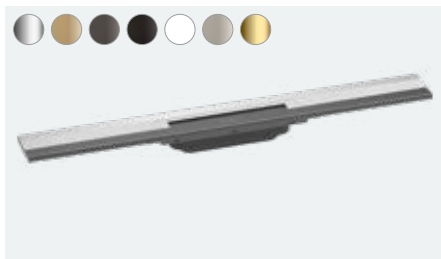

RainDrain Flex

Finish set shower drain 700 cuttable for wall mounting
56050, -000, -140, -340, -670, -700, -800, -990
Finish set shower drain 800 cuttable for wall mounting (not shown)
56051, -000, -140, -340, -670, -700, -800, -990
Finish set shower drain 900 cuttable for wall mounting (not shown)
56052, -000, -140, -340, -670, -700, -800, -990
Finish set shower drain 1000 cuttable for wall mounting (not shown)
56053, -000, -140, -340, -670, -700, -800, -990
Finish set shower drain 1200 cuttable for wall mounting (not shown)
56054, -000, -140, -340, -670, -700, -800, -990