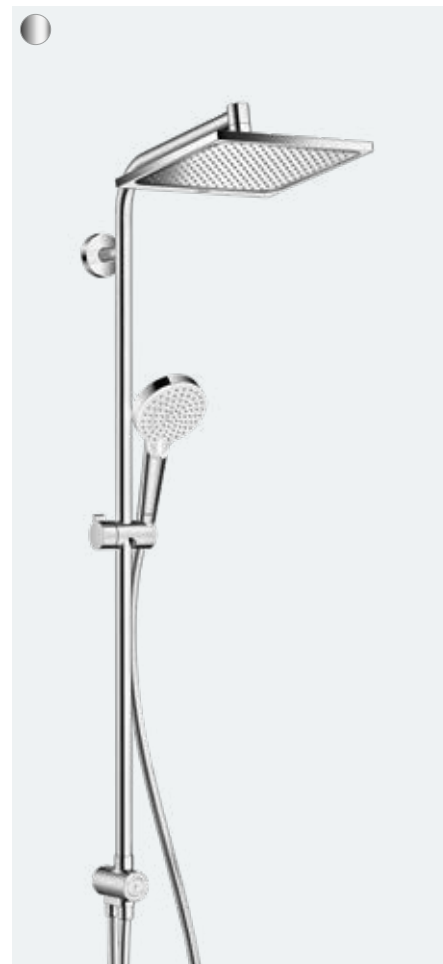

Crometta E
Showerpipe 240 1jet EcoSmart 9 l/min Reno
Shower arm length 350 mm
Height of the Showerpipe can be reduced
▪ Crometta E overhead shower 240 1jet
▪ Crometta hand shower Vario
27289, -000 EcoSmart 9 l/min

All specified flow rates are based on an operating pressure of 0.3 MPa (3 bar).

Explanations of the surfaces, technologies and jet types can be found at the end of the brochure. More products can be found at [hansgrohe.com](https://www.hansgrohe.com)