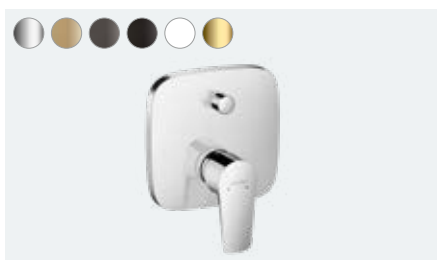

Talis E
 Single lever basin mixer for concealed installation wall-mounted with spout 22.5 cm
 # 71734, -000, -140, -340, -670, -700, -990
 Single lever basin mixer for concealed installation wall-mounted with spout 16.5 cm (not shown)
 # 71732, -000
 Basic set for single lever basin mixer for concealed installation wall-mounted (not shown)
 # 13622180