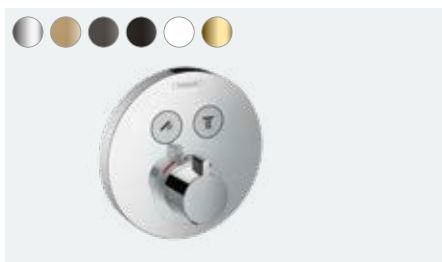

ShowerSelect S
Thermostat for concealed installation
for 2 functions
15743, -000, -140, -340, -670, -700, -990