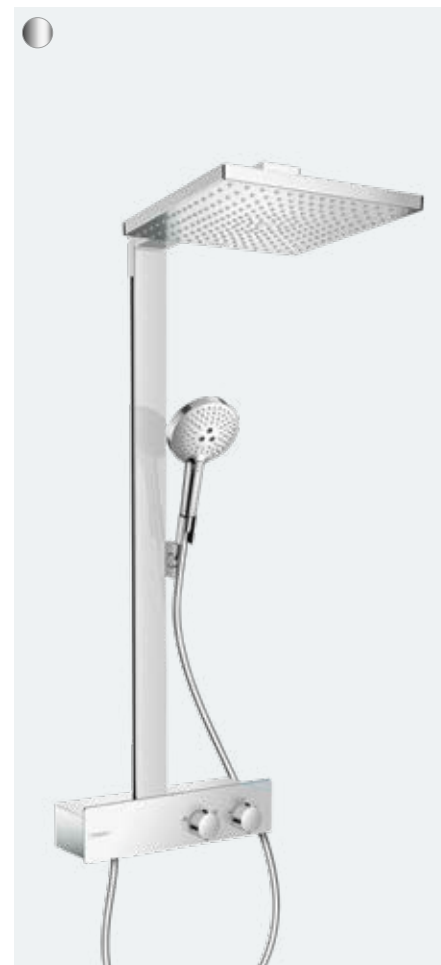

Raindance E

Showerpipe 300 1jet with ShowerTablet 350
Shower arm length 405 mm
■ Raindance E overhead shower 300 1jet
■ Raindance Select S hand shower 120 3jet
■ ShowerTablet thermostat 350
27361, -000 16 l/min

All specified flow rates are based on an operating pressure of 0.3 MPa (3 bar).

Explanations of the surfaces, technologies and jet types can be found at the end of the brochure. More products can be found at hansgrohe.com