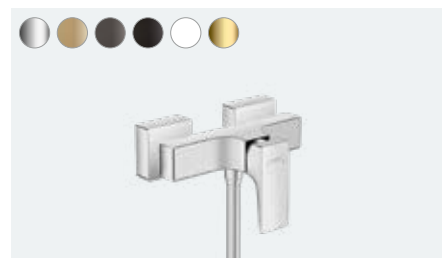

Metropol
Single lever shower mixer for exposed installation
with lever handle
32560, -000, -140, -340, -670, -700, -990